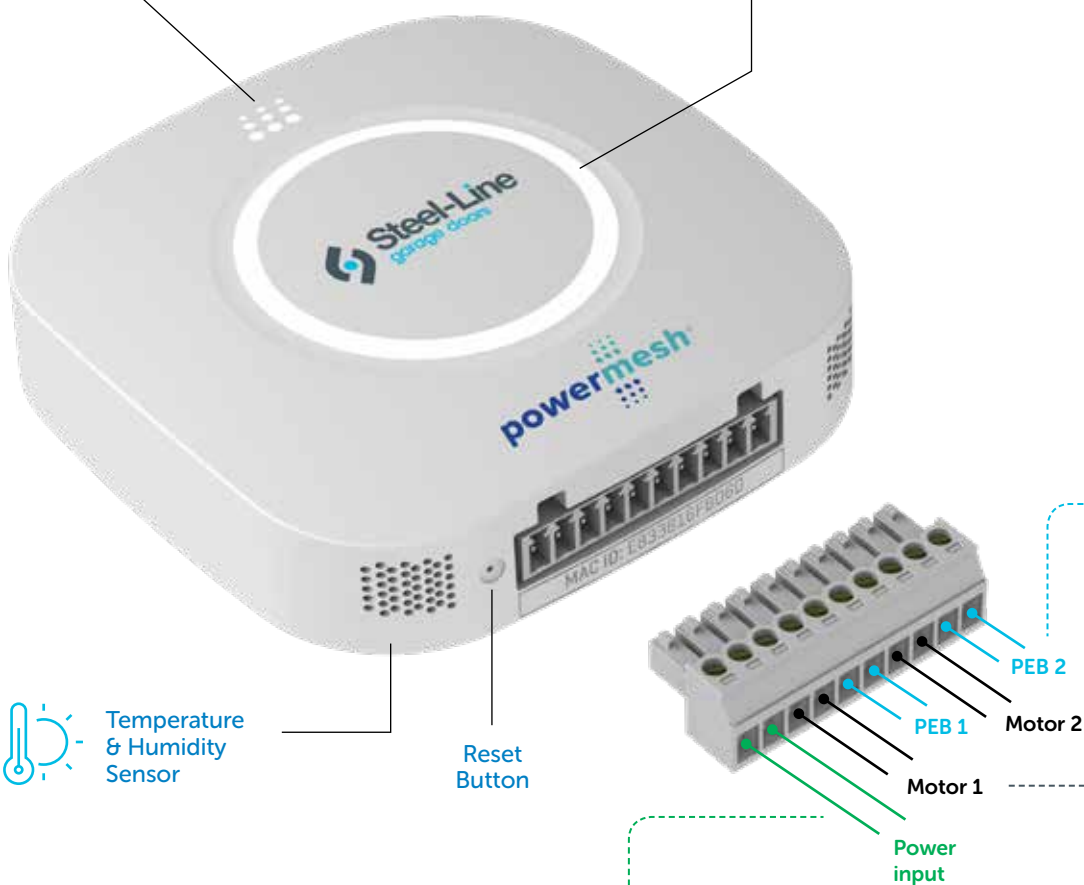

USING THE Powermesh Garage Door Controller

Powermesh Indicator

The colour LED indicates the status of the controller.

Door Position Light Ring

Temperature & Humidity Sensor

Reset Button

Power Input

Connect the supplied 24V DC Plug Pack, or wire into the garage door motor.

Quick Connector

Installation is easier with the simple wiring plug.