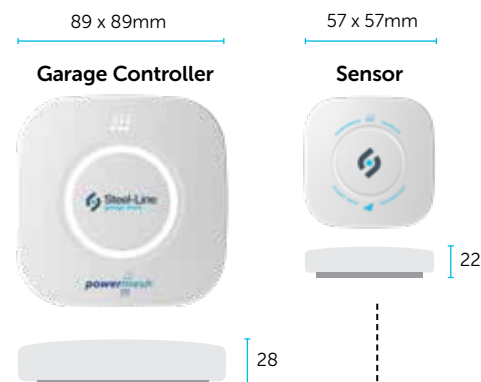

Simply use the 'Behaviour Link' feature in Zimi and choose how long the lights should stay on.

USING THE Powermesh Garage Door Controller

Powermesh Indicator

The colour LED indicates the status of the controller.

Door Position Light Ring

Temperature & Humidity Sensor

Reset Button

Power Input

Connect the supplied 24V DC Plug Pack, or wire into the garage door motor.

Quick Connector

Installation is easier with the simple wiring plug.

Dimensions

Stick the Sensor in the middle of the door at the lowest possible position.

Specifications

STL-PMGCC01

Powermesh Garage Controller with Sensor

Communication: Bluetooth®

Power: 24VDC <500mA

Outputs: 2 x dry connect relays for motor bell press connection.