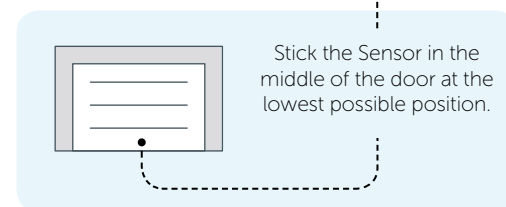

Dimensions

Stick the Sensor in the middle of the door at the lowest possible position.

Specifications

STL-PMGCC01

Powermesh Garage Controller with Sensor

Communication: Bluetooth®

Power: 24VDC <500mA

Outputs: 2 x dry connect relays for motor bell press connection.

Inputs: 2 x Photo Eye Beams (PEB)
Refer to the compatibility list.

STL-PMDS01

Door Sensor

Communication: Bluetooth®

IP rating: IP66

Battery: CR2450

STL-PMZCC

Zimi Cloud Connect

Provides remote access and voice control with the Google Assistant. 2.4Ghz Wi-Fi connection with Internet access is required.