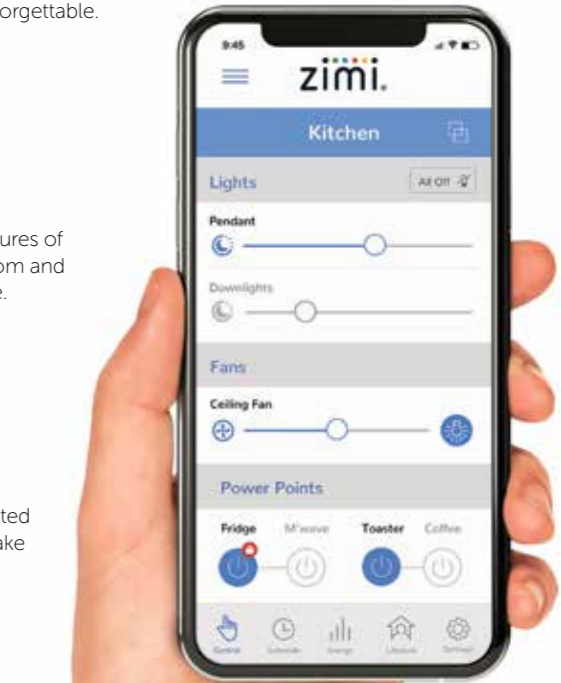

Multi speed fan with touch control and Speed Sense, switch the light on and off.

1, 2, 3 & 4 Button Multi Purpose Switches

Suitable for controlling more than lighting with all of the features.

Zimi puts powerful features in the palm of your hand

Schedules

Turn your devices on or off any day or time. Automate for convenience, security and energy savings.

Timers

Auto off timers allow you to set a time to turn it off later, makes simple things unforgettable.

Control

See all the control features of your devices in any room and the whole home.

Lifestyle

Pre-made features activated with a single press to make everyday easier.

Remote Access

Access all your devices anywhere and anytime on your smart device.

Energy Use

Instantly see the real cost in dollars and cents of each and every device.

Download the free Zimi app on your smart phone or tablet.

Hands-free control
of your garage door
by simply speaking.

 works with the
Google Assistant