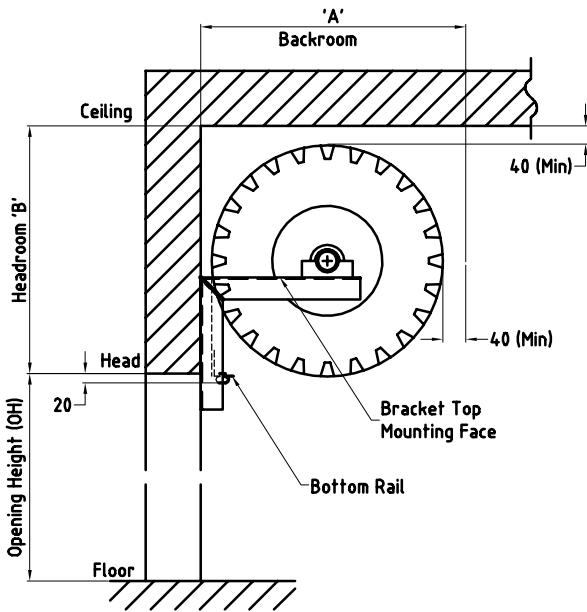

Supplied with planetary geared chain drive, the Steel-Line industrial C roller door is ideal for use in factories, warehouses and commercial applications and suitable for openings up to 5100mm high x 5370mm wide.

Options

- Sloping Bottom Rail
- Shoot Bolt Locking
- Motorisation

Elevation View

The structure to which the brackets and tracks are to be mounted must be of sufficient strength to accommodate the loads imposed by the roller door. The surface on which the brackets and tracks are mounted should be extended up above the lintel and be flush with or slightly behind the lintel.

Opening Height

Opening Height mm	A	B	C	D
3300	510	630	125	200
3600	510	630	125	200
4200	550	630	125	200
4800	590	710	125	200
5100	590	710	125	200

Operator - Planetary Gear Drive Chain unit supplied with all "C" Roller Doors.