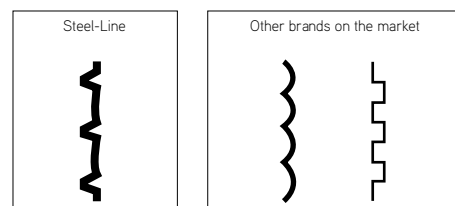

Track Detail

Bottom Rail Detail

Strength, by Design

Compare Steel-Line's industrial C roller door with other door brands with weaker curtain profiles.

Proudly distributed by: