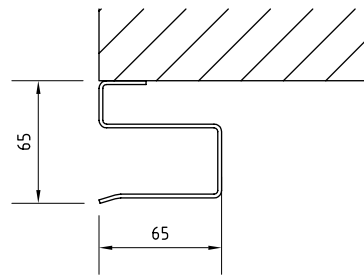

Track Detail