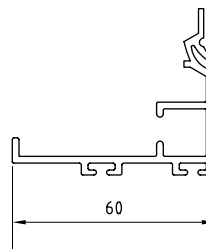

Bottom Rail Detail

Strength, by Design

Compare Steel-Line's industrial C roller door with other door brands with weaker curtain profiles.