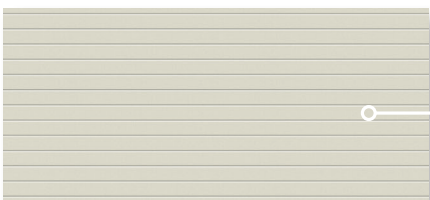

Tough, bold, minimalistic and ruggedly beautiful.

The Matt finish garage door is made from BlueScope steel, which allows you to make stylish and defining design choices for your home. Choose from five of amazing Colorbond® colours: Surfmist®, Shale Grey™, Dune®, Basalt®, and Monument® to make your design statement.

| Brand | Material | Colours | Type | Finish |
|------------|---------------------------------------|--------------------|------------------------------|---|
| Colorbond® | BlueScope Colorbond® coil | Surfmist® | sectional door only | smooth finish for roller door; textured finish for sectional door |
| | | Basalt™, Monument® | sectional door & roller door | |
| Steel-Line | Powder coat on BlueScope steel sheets | Shale Grey™, Dune® | sectional door only | smooth / textured finish (pricing varies) |

Profiles

Ranch (textured finish)

Heritage (textured finish)

Slimline (textured or smooth finish*)

Glacier (textured or smooth finish*)

Flatline (textured or smooth finish*)

*** Smooth finish pricing varies. Please ask your Steel-Line Product Consultant.**