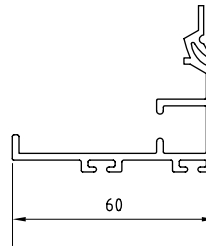

Bottom Rail Detail

Strength, by Design

Compare Steel-Line's industrial C roller door with other door brands with weaker curtain profiles.