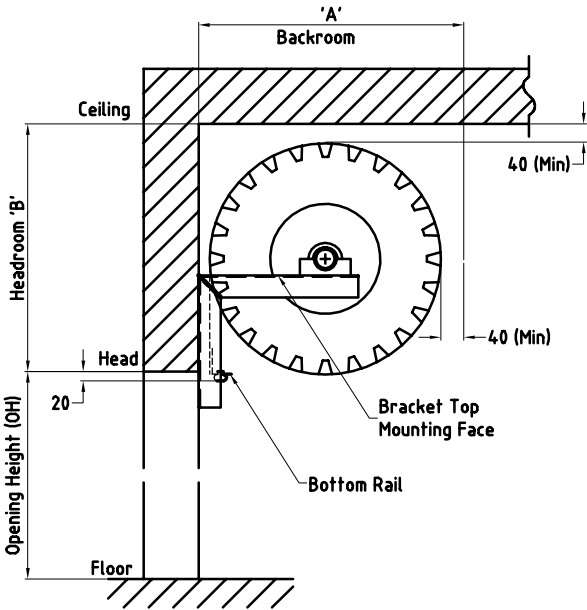

Industrial C Roller Doors

If you're ready to draw the line at average and reach for better call us today.

Supplied with planetary geared chain drive, the Steel-Line industrial C roller door is ideal for use in factories, warehouses and commercial applications and suitable for openings up to 5100mm high x 5370mm wide.

Options

- Sloping Bottom Rail
- Shoot Bolt Locking
- Motorisation

Elevation View

The structure to which the brackets and tracks are to be mounted must be of sufficient strength to accommodate the loads imposed by the roller door. The surface on which the brackets and tracks are mounted should be extended up above the lintel and be flush with or slightly behind the lintel.

Opening Height

Opening Height mm	A	B	C	D
3300	510	630	125	200
3600	510	630	125	200
4200	550	630	125	200
4800	590	710	125	200
5100	590	710	125	200

Operator - Planetary Gear Drive Chain unit supplied with all "C" Roller Doors.