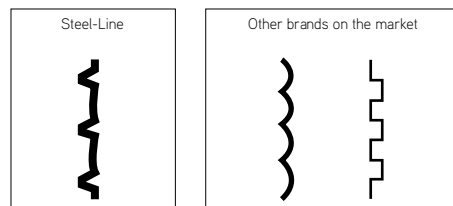

Track Detail

Bottom Rail Detail

Strength, by Design

Compare Steel-Line's industrial C roller door with other door brands with weaker curtain profiles.

Proudly distributed by: