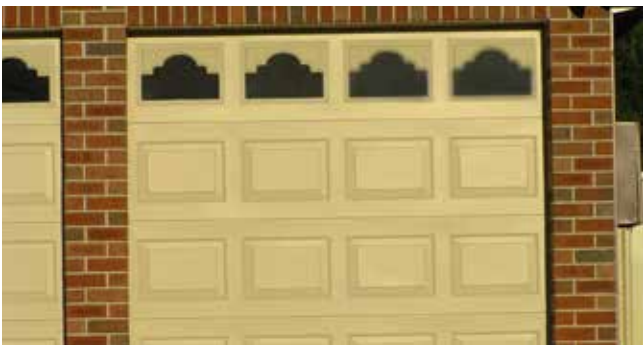

WINDOW OPTIONS

Windows can be fitted to Stanford, Heritage or Ranch designs in standard Colorbond® colours, excluding Classic Cedar® and Caoba®.

RANCH PROFILE

STANFORD PROFILE

HERITAGE PROFILE

WINDOW OPTIONS

Sunrise x 6 - Stanford

Sunrise x 3 - Stanford

Ruston x 8 - Heritage

Sunray 2 x 4 - Heritage

Sherwood 4 x 2 - Heritage

Stockton x 8 - Heritage

Sunray 2 x 2 - Ranch

Stockton x 4 - Ranch