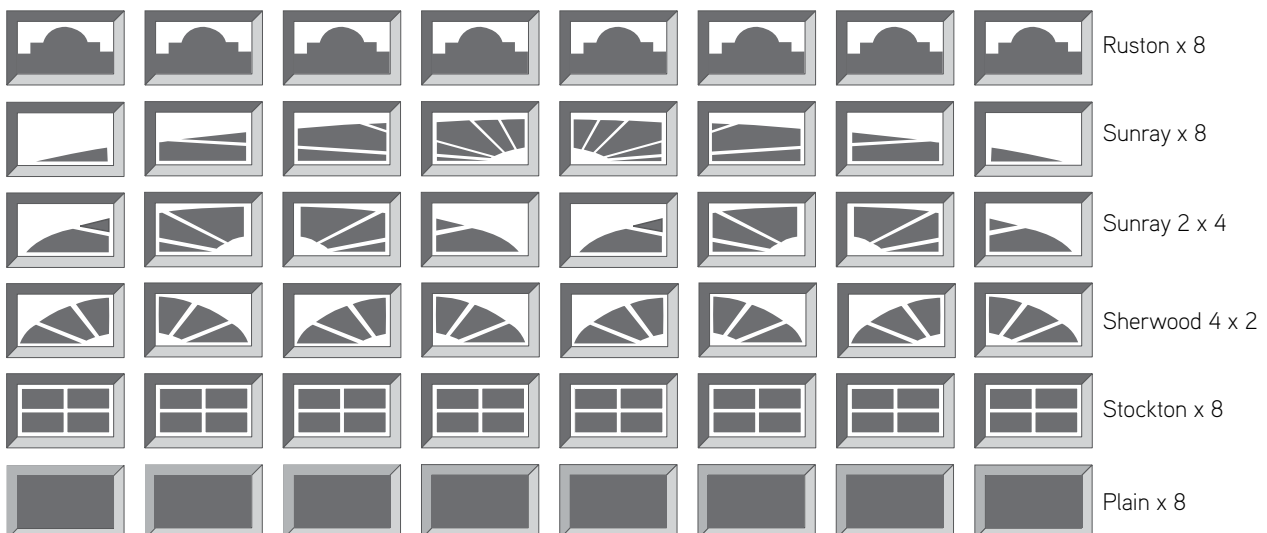

WINDOW OPTIONS

Windows can be fitted to Stanford, Heritage or Ranch designs in standard Colorbond® colours, excluding Classic Cedar® and Caoba®.

RANCH PROFILE

STANFORD PROFILE

HERITAGE PROFILE

WINDOW OPTIONS

Sunrise x 6 - Stanford

Sunrise x 3 - Stanford

Ruston x 8 - Heritage

Sunray 2 x 4 - Heritage

Sherwood 4 x 2 - Heritage

Stockton x 8 - Heritage

Sunray 2 x 2 - Ranch

Stockton x 4 - Ranch