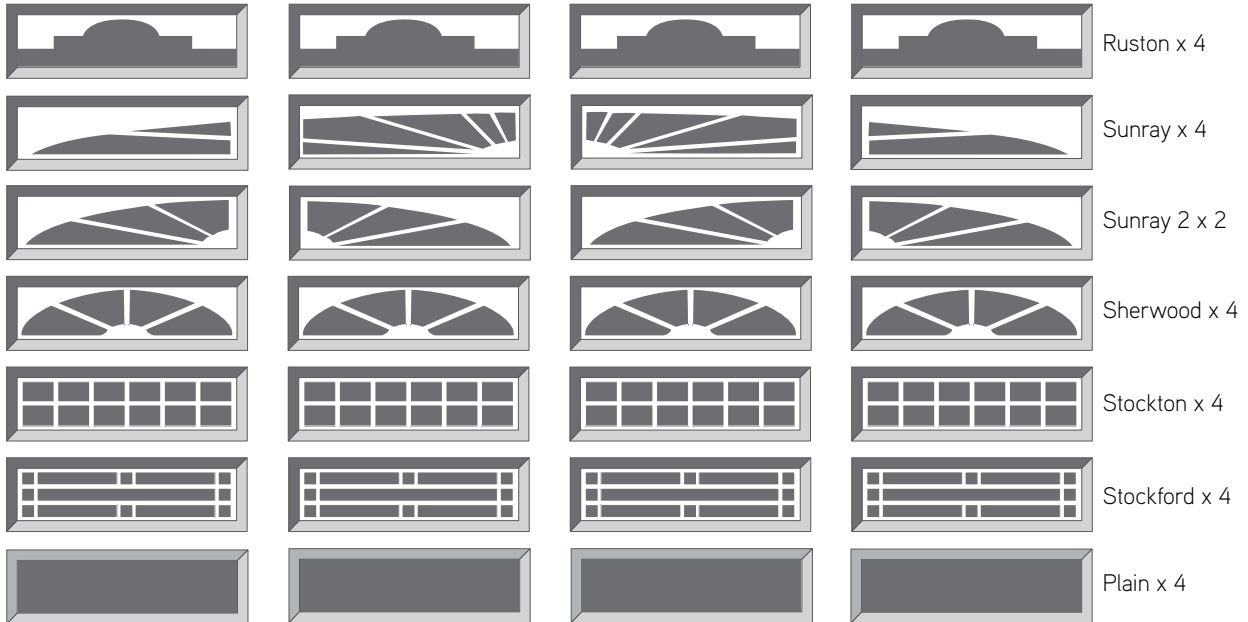

WINDOW OPTIONS

Windows can be fitted to Stanford, Heritage or Ranch designs in standard Colorbond® colours, excluding Classic Cedar® and Caoba®.

RANCH PROFILE

STANFORD PROFILE

HERITAGE PROFILE

WINDOW OPTIONS

Sunrise x 6 - Stanford

Sunrise x 3 - Stanford

Ruston x 8 - Heritage

Sunray 2 x 4 - Heritage

Sherwood 4 x 2 - Heritage

Stockton x 8 - Heritage

Sunray 2 x 2 - Ranch

Stockton x 4 - Ranch