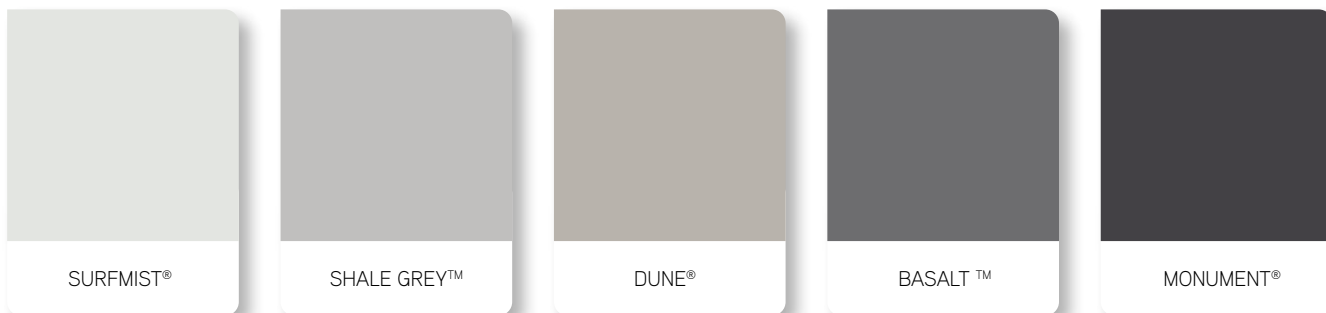

Slimline sectional garage door in Colorbond® Surfmist®

STEEL-LINE MATT GARAGE DOORS

Tough, bold, minimalistic and ruggedly beautiful.

The new Steel-Line Matt finish sectional garage door allows you to make stylish and defining design choices for your home. Choose from five of amazing Colorbond® colours: Surfmist®, Shale Grey™, Dune®, Basalt®, and Monument® to make your design statement.

To achieve this finish, these five neutral Colorbond® colours are powder coded on the BlueScope's steel sheets, creating a softer, subtler look.

Why choose Steel-Line Matt finish?

- Long term durability with exceptional corrosion and dirt resistance.
- Manufactured in Australia and compliant with relevant Australian standards.
- Designed to withstand the harsh Australian environment, maintaining its Matt finish, looking even better for longer.
- Suitable from moderate to severe marine or industrial environments.
- Complementary with Colorbond® Matt roof or window frames.

COLOURS

Please note: The colours shown are a guide only. The limitations of printing processes make extremely accurate matches impossible. We strongly recommend comparing your choice with actual samples. Additionally, Steel-Line reserves the right to vary or delete colours without notice.