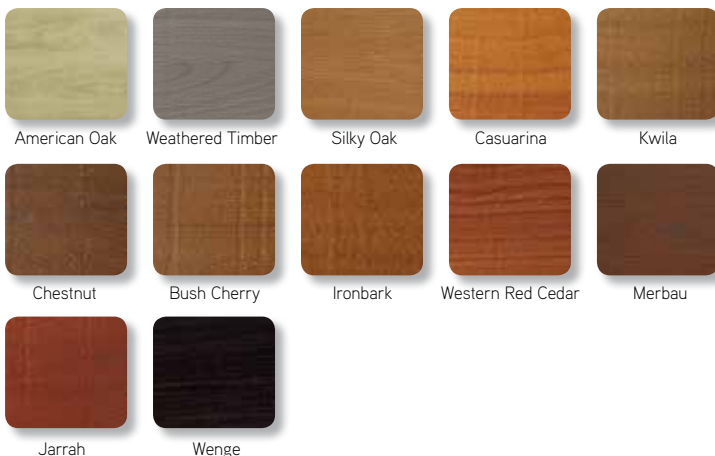

# DECOWOOD® GARAGE DOORS

*Slimline sectional garage door in DecoWood® Ironbark*

## A range of great colours at an affordable price.

DecoWood® garage doors are available in a choice of 12 timber hues which are applied using powder coating and special polymers in a process exclusive to Steel-Line. Designed with value for money and quality in mind, our DecoWood® garage door is the solution that gives home owners the timber look at almost half the cost of an actual timber garage door.

## Twelve great hues to choose from:

Please note: The colours shown are a guide only. The limitations of printing processes make extremely accurate matches impossible. We strongly recommend comparing your choice with actual samples.