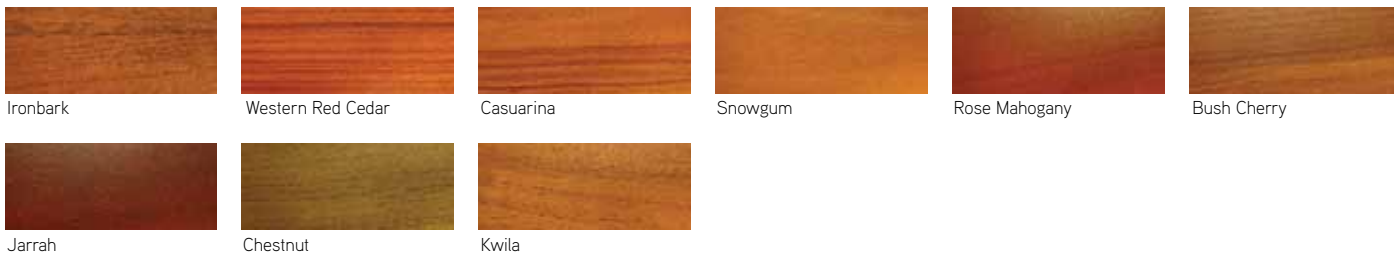

Steel-Line's COLOUR CHART

DecoWood® Range

DecoWood® Range	Roller	Heritage	Ranch	Slimline	Glacier
 Ironbark	✗	✓	✓	✓	✓
 Western Red Cedar	✗	✓	✓	✓	✓
 Casuarina	✗	✓	✓	✓	✓
 Snowgum	✗	✓	✓	✓	✓
 Rose Mahogany	✗	✓	✓	✓	✓
 Bush Cherry	✗	✓	✓	✓	✓
 Jarrah	✗	✓	✓	✓	✓
 Chestnut	✗	✓	✓	✓	✓
 Kwila	✗	✓	✓	✓	✓

Notes

✓ : Product is available in DecoWood finish at DecoWood pricing. ✗ : Colour not available.

Colorbond® Range

Please note: All colours shown in this chart are a guide only. The limitations of printing processes make extremely accurate matches impossible. We strongly recommend comparing your choice with actual samples. As DecoWood® finishes are designed to look like timber, variations in colour may be evident. Additionally, Steel-Line reserves the right to vary or delete colours without notice.

Steel-Line's COLOUR CHART

Colorbond® Range	Roller	Heritage	Ranch	Slimline	Glacier
Headland®	✓	<i>Powder Coat</i>	<i>Powder Coat</i>	<i>Powder Coat</i>	<i>Powder Coat</i>
Manor Red®	✓	✓	✓	✓	✓
Jasper®	✓	✓	✓	✓	✓
Sandbank®	✓	✓	✓	✓	✓
Classic Cream™	✓	✓	✓	✓	✓
Surfmist®	✓	✓	✓	✓	✓
Paper Bark®	✓	✓	✓	✓	✓
Dune®	✓	✓	✓	✓	✓
Shale Grey™	✓	✓	✓	✓	✓
Windspray®	✓	✓	✓	✓	✓
Woodland Grey®	✓	✓	✓	✓	✓
Bushland®	✓	✓	✓	✓	✓
Pale Eucalypt®	✓	<i>Powder Coat</i>	<i>Powder Coat</i>	<i>Powder Coat</i>	<i>Powder Coat</i>
Wilderness®	✓	<i>Powder Coat</i>	<i>Powder Coat</i>	<i>Powder Coat</i>	<i>Powder Coat</i>
Cottage Green®	✓	<i>Powder Coat</i>	<i>Powder Coat</i>	<i>Powder Coat</i>	<i>Powder Coat</i>
Blue Ridge®	✓	<i>Powder Coat</i>	<i>Powder Coat</i>	<i>Powder Coat</i>	<i>Powder Coat</i>
Deep Ocean®	✓	✓	✓	✓	✓
Ironstone™	✓	✓	✓	✓	✓
Night Sky®	✓	*	*	*	*
Monument™	✓	✓	✓	✓	✓
Evening Haze™	✓	✓	✓	✓	✓
Loft™	✓	✓	✓	✓	✓
Ready Prime®	✗	✓	✓	✓	✓
Classic Cedar™	✗	✓	✓	✓	✓
Dawn®	✗	✓	✓	✓	✓
Zincalume®	✓	✗	✗	✗	✗